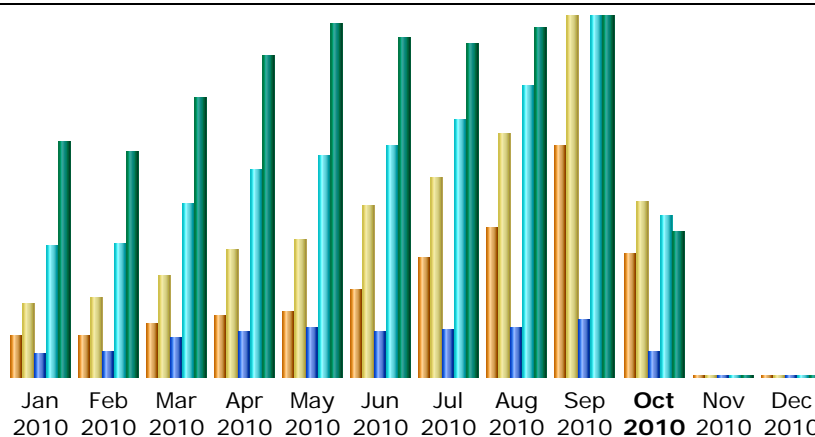

Last Update: 13 Oct 2010 - 05:29

Reported period: Oct 2010 OK

Summary

Reported period	Month Oct 2010				
First visit	01 Oct 2010 - 00:00				
Last visit	13 Oct 2010 - 05:28				
	Unique visitors	Number of visits	Pages	Hits	Bandwidth
Viewed traffic *	66815	94792 (1.41 visits/visitor)	522238 (5.5 Pages/Visit)	3455555 (36.45 Hits/Visit)	92.79 GB (1026.46 KB/Visit)
Not viewed traffic *			553050	582758	9.25 GB

* Not viewed traffic includes traffic generated by robots, worms, or replies with special HTTP status codes.

Monthly history

Month	Unique visitors	Number of visits	Pages	Hits	Bandwidth
Jan 2010	22133	39961	489052	2822317	149.73 GB
Feb 2010	22402	42654	552064	2827279	142.92 GB
Mar 2010	28551	54301	843457	3699974	177.41 GB
Apr 2010	33189	68918	950017	4411341	205.03 GB
May 2010	35250	74295	1042485	4707190	224.82 GB
Jun 2010	47413	92245	949879	4930124	216.40 GB
Jul 2010	64638	108073	1015144	5503081	212.15 GB
Aug 2010	80309	132171	1039463	6216514	221.73 GB
Sep 2010	125331	195085	1216471	7699306	229.26 GB
Oct 2010	66815	94792	522238	3455555	92.79 GB
Nov 2010	0	0	0	0	0
Dec 2010	0	0	0	0	0
Total	526031	902495	8620270	46272681	1872.25 GB