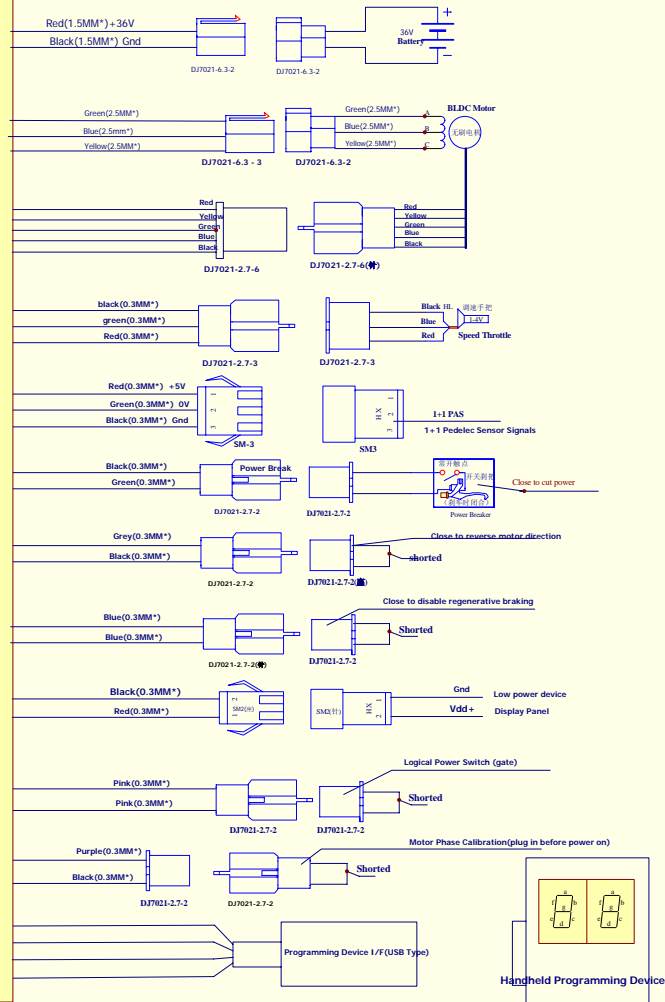

Brushless Motor Controller Wiring Diagram (Regenerative Braking)

BLDC-Regenerative Braking Controller

www.GoldenMotor.com

Title			
Size	Number	Revision	
C			
Date	13 Jul 2008	Sheet of	
File	D:\ZAPC\BUZA\BLDC\GD-103-01-1	Golden Motor	