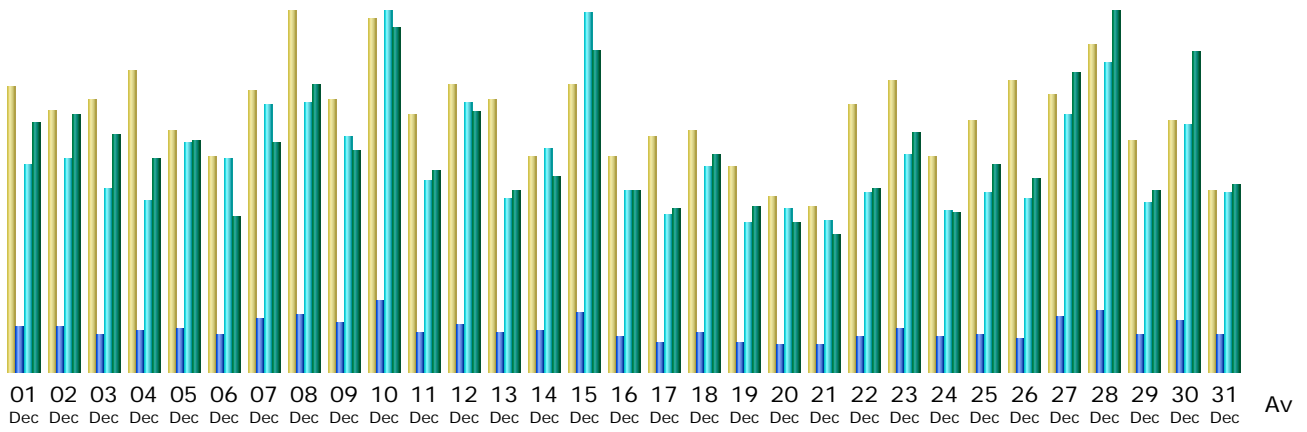

Day	Number of visits	Pages	Hits	Bandwidth
01 Dec 2003	86	561	2548	26.48 MB
02 Dec 2003	79	548	2630	27.37 MB
03 Dec 2003	82	447	2245	25.21 MB
04 Dec 2003	91	510	2116	22.69 MB
05 Dec 2003	73	524	2806	24.62 MB
06 Dec 2003	65	451	2613	16.48 MB
07 Dec 2003	85	650	3292	24.35 MB
08 Dec 2003	109	703	3318	30.57 MB
09 Dec 2003	82	597	2894	23.57 MB
10 Dec 2003	107	885	4429	36.54 MB
11 Dec 2003	78	475	2353	21.26 MB
12 Dec 2003	87	575	3312	27.50 MB
13 Dec 2003	82	477	2136	19.13 MB
14 Dec 2003	65	503	2752	20.73 MB
15 Dec 2003	87	715	4410	34.10 MB
16 Dec 2003	65	442	2231	19.30 MB
17 Dec 2003	71	364	1942	17.39 MB
18 Dec 2003	73	485	2520	23.09 MB
19 Dec 2003	62	361	1842	17.61 MB
20 Dec 2003	53	322	2012	15.88 MB
21 Dec 2003	50	327	1851	14.51 MB
22 Dec 2003	81	420	2192	19.50 MB
23 Dec 2003	88	535	2661	25.38 MB
24 Dec 2003	65	423	1987	16.94 MB
25 Dec 2003	76	443	2190	22.09 MB
26 Dec 2003	88	401	2140	20.52 MB
27 Dec 2003	84	672	3170	31.76 MB
28 Dec 2003	99	757	3812	38.25 MB
29 Dec 2003	70	459	2079	19.27 MB
30 Dec 2003	76	624	3038	33.79 MB
31 Dec 2003	55	449	2202	19.92 MB
Average	77.87	519.52	2636.23	23.74 MB
Total	2414	16105	81723	735.79 MB

Days of week