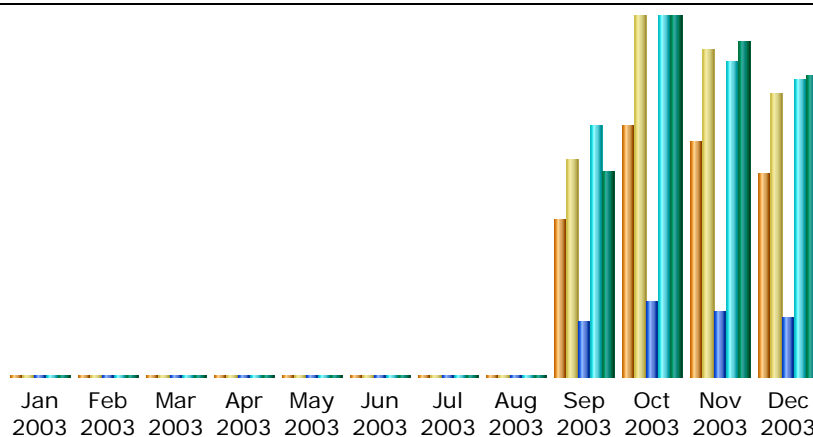

Last Update: 18 Dec 2009 - 00:30

Reported period: Dec 2003

Summary

Reported period	Month Dec 2003				
First visit	01 Dec 2003 - 00:04				
Last visit	31 Dec 2003 - 23:27				
	Unique visitors	Number of visits	Pages	Hits	Bandwidth
Viewed traffic *	1731	2414 (1.39 visits/visitor)	16105 (6.67 Pages/Visit)	81723 (33.85 Hits/Visit)	735.79 MB (312.11 KB/Visit)
Not viewed traffic *			0	0	0

* Not viewed traffic includes traffic generated by robots, worms, or replies with special HTTP status codes.

Monthly history

Month	Unique visitors	Number of visits	Pages	Hits	Bandwidth
Jan 2003	0	0	0	0	0
Feb 2003	0	0	0	0	0
Mar 2003	0	0	0	0	0
Apr 2003	0	0	0	0	0
May 2003	0	0	0	0	0
Jun 2003	0	0	0	0	0
Jul 2003	0	0	0	0	0
Aug 2003	0	0	0	0	0
Sep 2003	1340	1848	15322	69521	503.20 MB
Oct 2003	2137	3067	20442	99342	880.71 MB
Nov 2003	2008	2778	17683	86918	817.94 MB
Dec 2003	1731	2414	16105	81723	735.79 MB
Total	7216	10107	69552	337504	2.87 GB