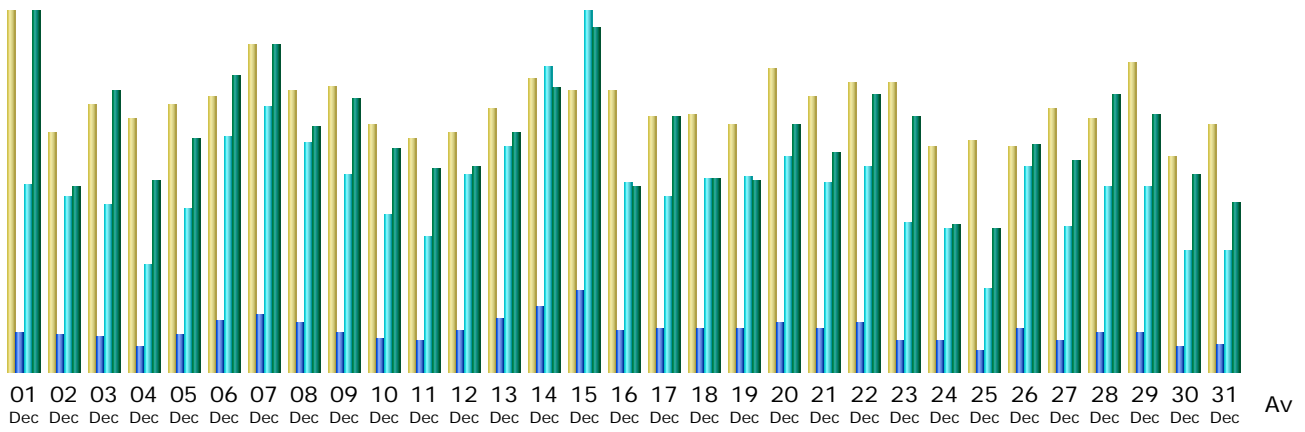

Day	Number of visits	Pages	Hits	Bandwidth
01 Dec 2004	167	1651	7976	76.17 MB
02 Dec 2004	111	1604	7439	39.31 MB
03 Dec 2004	124	1518	7100	59.48 MB
04 Dec 2004	117	1064	4543	40.58 MB
05 Dec 2004	124	1590	6937	49.31 MB
06 Dec 2004	128	2174	10075	62.45 MB
07 Dec 2004	152	2453	11304	69.05 MB
08 Dec 2004	130	2104	9806	51.75 MB
09 Dec 2004	132	1673	8415	57.78 MB
10 Dec 2004	115	1440	6698	47.09 MB
11 Dec 2004	108	1321	5785	42.93 MB
12 Dec 2004	111	1762	8411	43.41 MB
13 Dec 2004	122	2229	9625	50.74 MB
14 Dec 2004	136	2749	13040	60.03 MB
15 Dec 2004	130	3449	15372	72.56 MB
16 Dec 2004	130	1759	8100	39.14 MB
17 Dec 2004	118	1823	7435	54.14 MB
18 Dec 2004	119	1865	8248	41.00 MB
19 Dec 2004	115	1833	8325	40.36 MB
20 Dec 2004	141	2112	9219	52.40 MB
21 Dec 2004	128	1859	8083	46.20 MB
22 Dec 2004	134	2053	8790	58.67 MB
23 Dec 2004	134	1366	6375	53.81 MB
24 Dec 2004	104	1340	6146	31.02 MB
25 Dec 2004	107	867	3534	30.36 MB
26 Dec 2004	104	1798	8786	47.94 MB
27 Dec 2004	122	1316	6225	44.63 MB
28 Dec 2004	117	1664	7871	58.70 MB
29 Dec 2004	143	1700	7862	54.35 MB
30 Dec 2004	100	1097	5197	41.89 MB
31 Dec 2004	115	1112	5134	35.82 MB
Average	123.81	1753.06	7995.35	50.10 MB
Total	3838	54345	247856	1.52 GB

Days of week