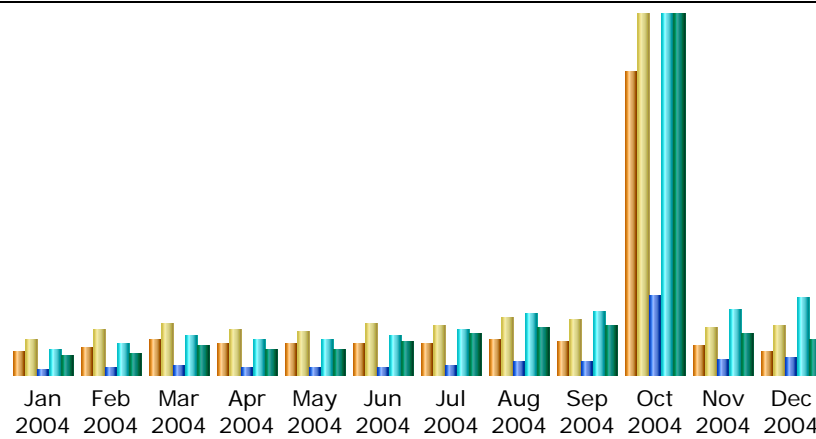

Last Update: 18 Dec 2009 - 00:30

Reported period: Dec 2004

Summary

Reported period	Month Dec 2004				
First visit	01 Dec 2004 - 00:02				
Last visit	31 Dec 2004 - 23:43				
	Unique visitors	Number of visits	Pages	Hits	Bandwidth
Viewed traffic *	1845	3838 (2.08 visits/visitor)	54345 (14.15 Pages/Visit)	247856 (64.57 Hits/Visit)	1.52 GB (414.36 KB/Visit)
Not viewed traffic *			3300	4418	44.20 MB

* Not viewed traffic includes traffic generated by robots, worms, or replies with special HTTP status codes.

Monthly history

Month	Unique visitors	Number of visits	Pages	Hits	Bandwidth
Jan 2004	1824	2808	16490	81975	831.77 MB
Feb 2004	2219	3589	21737	101811	965.09 MB
Mar 2004	2745	4108	26049	125891	1.23 GB
Apr 2004	2435	3646	23631	110641	1.09 GB
May 2004	2433	3474	22747	109650	1.11 GB
Jun 2004	2507	3973	24253	126599	1.43 GB
Jul 2004	2512	3950	25994	145586	1.80 GB
Aug 2004	2790	4583	39595	194941	2.05 GB
Sep 2004	2678	4347	41707	200392	2.09 GB
Oct 2004	24008	28535	253203	1156349	15.62 GB
Nov 2004	2240	3781	46750	211164	1.79 GB
Dec 2004	1845	3838	54345	247856	1.52 GB
Total	50236	70632	596501	2812855	31.48 GB