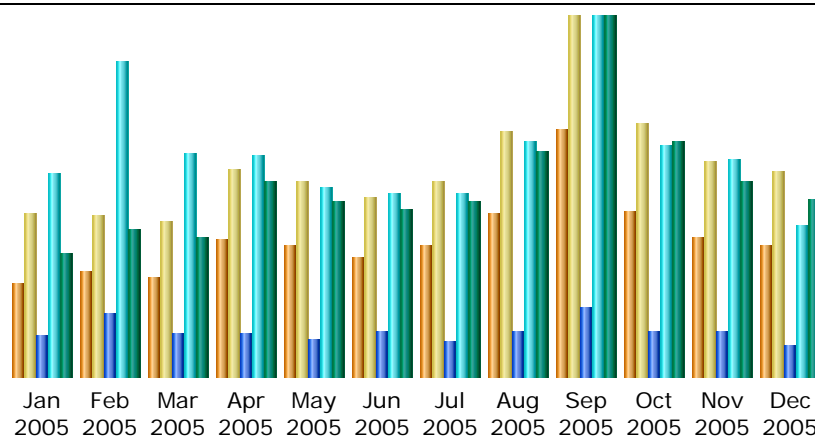

Last Update: 18 Dec 2009 - 00:30

Reported period: Dec 2005

Summary

Reported period	Month Dec 2005				
First visit	01 Dec 2005 - 00:02				
Last visit	31 Dec 2005 - 23:30				
	Unique visitors	Number of visits	Pages	Hits	Bandwidth
Viewed traffic *	3097	4823 (1.55 visits/visitor)	35040 (7.26 Pages/Visit)	171469 (35.55 Hits/Visit)	2.61 GB (566.66 KB/Visit)
Not viewed traffic *			4771	5603	56.01 MB

* Not viewed traffic includes traffic generated by robots, worms, or replies with special HTTP status codes.

Monthly history

Month	Unique visitors	Number of visits	Pages	Hits	Bandwidth
Jan 2005	2198	3819	46177	229252	1.80 GB
Feb 2005	2491	3791	70550	356181	2.15 GB
Mar 2005	2353	3631	49465	253188	2.04 GB
Apr 2005	3220	4887	48246	249793	2.88 GB
May 2005	3106	4610	42752	213418	2.58 GB
Jun 2005	2819	4237	50576	207765	2.46 GB
Jul 2005	3071	4611	39282	205999	2.57 GB
Aug 2005	3846	5779	51802	265349	3.31 GB
Sep 2005	5805	8482	78828	407323	5.28 GB
Oct 2005	3895	5972	51545	262113	3.46 GB
Nov 2005	3286	5063	49890	245583	2.87 GB
Dec 2005	3097	4823	35040	171469	2.61 GB
Total	39187	59705	614153	3067433	34.00 GB