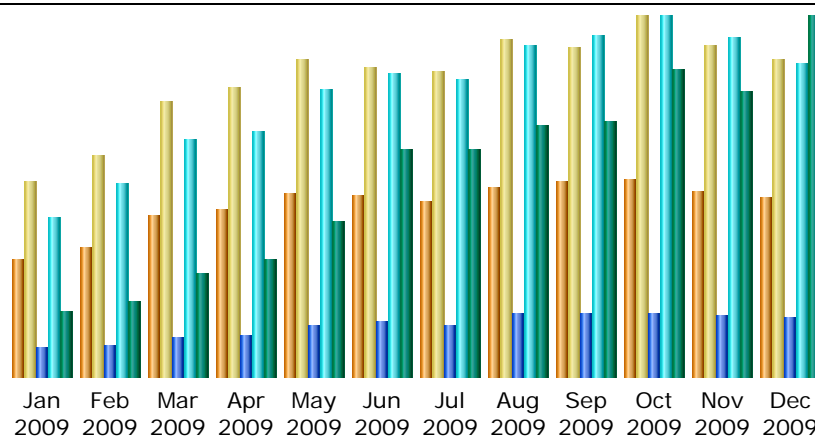

Last Update: 10 Feb 2010 - 22:49

Reported period: Dec 2009

Summary

Reported period	Month Dec 2009				
First visit	01 Dec 2009 - 00:00				
Last visit	31 Dec 2009 - 23:59				
	Unique visitors	Number of visits	Pages	Hits	Bandwidth
Viewed traffic *	19757	34967 (1.76 visits/visitor)	460843 (13.17 Pages/Visit)	2423375 (69.3 Hits/Visit)	153.91 GB (4615.51 KB/Visit)
Not viewed traffic *			90849	126448	45.77 GB

* Not viewed traffic includes traffic generated by robots, worms, or replies with special HTTP status codes.

Monthly history

Month	Unique visitors	Number of visits	Pages	Hits	Bandwidth
Jan 2009	12869	21555	217198	1237488	27.51 GB
Feb 2009	14343	24536	238345	1492322	32.25 GB
Mar 2009	17764	30489	301863	1834128	44.07 GB
Apr 2009	18569	32037	324543	1901106	49.90 GB
May 2009	20264	35130	394699	2217442	65.93 GB
Jun 2009	19924	34170	419065	2352274	97.20 GB
Jul 2009	19467	33803	401574	2307186	97.43 GB
Aug 2009	20807	37231	483707	2570820	107.44 GB
Sep 2009	21584	36336	495572	2648191	109.11 GB
Oct 2009	21826	39822	491647	2788734	131.52 GB
Nov 2009	20528	36573	472244	2630963	122.06 GB
Dec 2009	19757	34967	460843	2423375	153.91 GB
Total	227702	396649	4701300	26404029	1038.33 GB