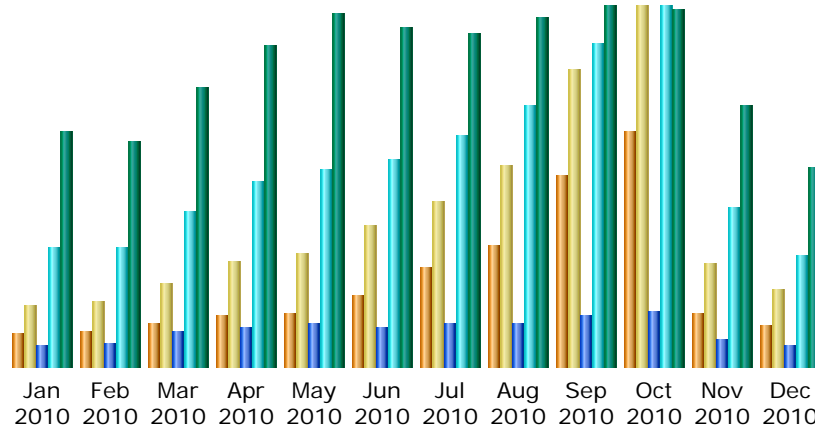

### Summary

<b>Reported period</b>	Month Dec 2010				
<b>First visit</b>	01 Dec 2010 - 00:00				
<b>Last visit</b>	31 Dec 2010 - 23:58				
	Unique visitors	Number of visits	Pages	Hits	Bandwidth
Viewed traffic *	<b>27,541</b>	<b>51,213</b> (1.85 visits/visitor)	<b>477,049</b> (9.31 Pages/Visit)	<b>2,622,997</b> (51.21 Hits/Visit)	<b>126.92 GB</b> (2598.6 KB/Visit)
Not viewed traffic *			<b>256,358</b>	<b>292,255</b>	<b>10.56 GB</b>

### Monthly history

Month	Unique visitors	Number of visits	Pages	Hits	Bandwidth
Jan 2010	22,133	39,961	489,052	2,822,317	149.73 GB
Feb 2010	22,402	42,654	552,064	2,827,279	142.92 GB
Mar 2010	28,551	54,301	843,457	3,699,974	177.41 GB
Apr 2010	33,189	68,918	950,017	4,411,341	205.03 GB
May 2010	35,250	74,295	1,042,485	4,707,190	224.82 GB
Jun 2010	47,413	92,245	949,879	4,930,124	216.40 GB
Jul 2010	64,638	108,073	1,015,144	5,503,081	212.15 GB
Aug 2010	80,309	132,171	1,039,463	6,216,514	221.73 GB
Sep 2010	125,331	195,085	1,216,471	7,699,306	229.26 GB
Oct 2010	155,249	237,096	1,322,328	8,570,649	227.88 GB
Nov 2010	35,540	68,141	640,211	3,785,498	166.12 GB
Dec 2010	27,541	51,213	477,049	2,622,997	126.92 GB
<b>Total</b>	<b>677,546</b>	<b>1,164,153</b>	<b>10,537,620</b>	<b>57,796,270</b>	<b>2300.38 GB</b>