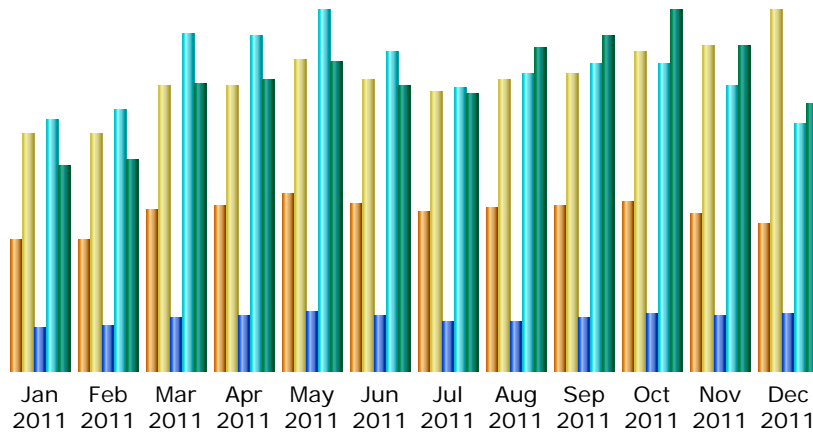

Last Update: 08 Feb 2012 - 07:07

Reported period: Dec 2011

Summary

Reported period	Month Dec 2011				
First visit	01 Dec 2011 - 00:00				
Last visit	31 Dec 2011 - 23:58				
	Unique visitors	Number of visits	Pages	Hits	Bandwidth
Viewed traffic *	35,924	87,557 (2.43 visits/visitor)	725,620 (8.28 Pages/Visit)	3,174,730 (36.25 Hits/Visit)	204.48 GB (2448.77 KB/Visit)
Not viewed traffic *			113,666	180,674	9.84 GB

* Not viewed traffic includes traffic generated by robots, worms, or replies with special HTTP status codes.

Monthly history

Month	Unique visitors	Number of visits	Pages	Hits	Bandwidth
Jan 2011	31,829	57,513	545,355	3,207,650	156.21 GB
Feb 2011	31,877	57,685	577,606	3,338,052	161.66 GB
Mar 2011	39,209	69,203	686,280	4,317,088	218.51 GB
Apr 2011	39,972	69,080	697,244	4,296,500	221.48 GB
May 2011	43,196	75,426	755,202	4,611,576	236.41 GB
Jun 2011	40,524	70,786	708,197	4,075,507	217.83 GB
Jul 2011	38,539	67,754	634,471	3,629,016	212.09 GB
Aug 2011	39,884	70,619	636,950	3,803,762	246.12 GB
Sep 2011	40,359	72,218	680,234	3,930,959	255.81 GB
Oct 2011	41,078	77,745	719,793	3,931,654	274.75 GB
Nov 2011	38,349	79,225	710,090	3,647,567	248.64 GB
Dec 2011	35,924	87,557	725,620	3,174,730	204.48 GB
Total	460,740	854,811	8,077,042	45,964,061	2653.98 GB

Days of month

01 Dec Dec 02 Dec Dec 03 Dec Dec 04 Dec Dec 05 Dec Dec 06 Dec Dec 07 Dec Dec 08 Dec Dec 09 Dec Dec 10 Dec Dec 11 Dec Dec 12 Dec Dec 13 Dec Dec 14 Dec Dec 15 Dec Dec 16 Dec Dec 17 Dec Dec 18 Dec Dec 19 Dec Dec 20 Dec Dec 21 Dec Dec 22 Dec Dec 23 Dec Dec 24 Dec Dec 25 Dec Dec 26 Dec Dec 27 Dec Dec 28 Dec Dec 29 Dec Dec 30 Dec Dec 31 Dec Dec Average