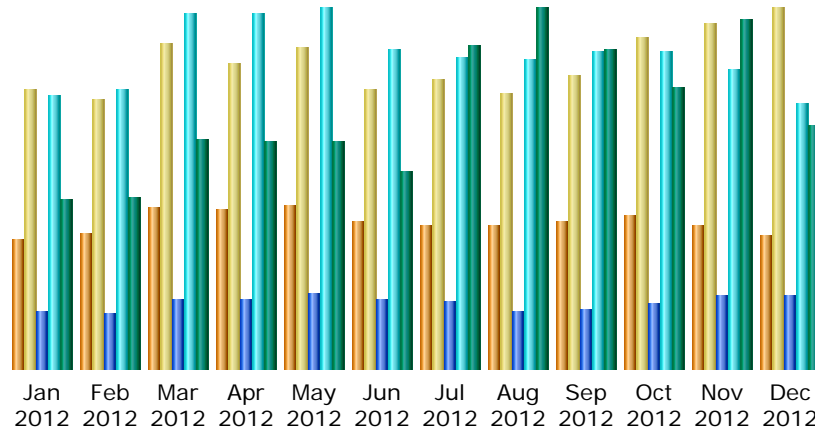

### Summary

<b>Reported period</b>	Month Dec 2012				
<b>First visit</b>	01 Dec 2012 - 00:00				
<b>Last visit</b>	31 Dec 2012 - 23:59				
	Unique visitors	Number of visits	Pages	Hits	Bandwidth
Viewed traffic *	<b>41,443</b>	<b>112,815</b> (2.72 visits/visitor)	<b>1,057,497</b> (9.37 Pages/Visit)	<b>3,830,792</b> (33.95 Hits/Visit)	<b>372.40 GB</b> (3461.35 KB/Visit)
Not viewed traffic *			<b>201,076</b>	<b>278,664</b>	<b>6.48 GB</b>

### Monthly history

Month	Unique visitors	Number of visits	Pages	Hits	Bandwidth
Jan 2012	40,522	87,414	827,350	3,924,121	259.60 GB
Feb 2012	42,064	84,349	785,448	4,015,313	263.67 GB
Mar 2012	50,681	101,913	993,245	5,108,941	353.09 GB
Apr 2012	49,577	95,533	992,523	5,111,898	349.63 GB
May 2012	51,282	100,566	1,073,570	5,187,243	350.05 GB
Jun 2012	45,872	87,455	991,254	4,601,938	302.02 GB
Jul 2012	44,952	90,270	952,099	4,489,846	495.42 GB
Aug 2012	44,742	86,099	823,529	4,459,541	553.52 GB
Sep 2012	45,840	91,936	861,472	4,570,589	490.56 GB
Oct 2012	47,653	103,692	950,773	4,574,435	431.84 GB
Nov 2012	44,947	108,205	1,064,182	4,300,462	537.41 GB
Dec 2012	41,443	112,815	1,057,497	3,830,792	372.40 GB
Total	549,575	1,150,247	11,372,942	54,175,119	4759.22 GB

**Hours**

Hours	Pages	Hits	Bandwidth	Hours	Pages	Hits	Bandwidth
00	37,828	119,490	8.78 GB	12	49,615	194,318	19.84 GB
01	39,304	130,538	9.28 GB	13	48,802	195,120	19.40 GB
02	41,501	145,557	10.78 GB	14	49,898	195,209	34.01 GB
03	41,985	148,322	11.84 GB	15	47,888	188,543	16.63 GB
04	44,910	157,623	11.74 GB	16	46,955	183,285	15.35 GB
05	46,807	162,581	20.67 GB	17	43,676	169,714	14.45 GB
06	44,071	162,610	22.18 GB	18	38,457	136,766	8.97 GB
07	46,953	171,032	14.71 GB	19	39,318	134,011	10.33 GB
08	46,309	176,564	16.81 GB	20	40,702	127,857	9.81 GB
09	47,220	177,899	17.00 GB	21	40,864	133,406	10.34 GB
10	49,732	191,590	16.10 GB	22	39,188	124,360	10.42 GB
11	49,589	191,901	33.92 GB	23	35,925	112,496	9.04 GB