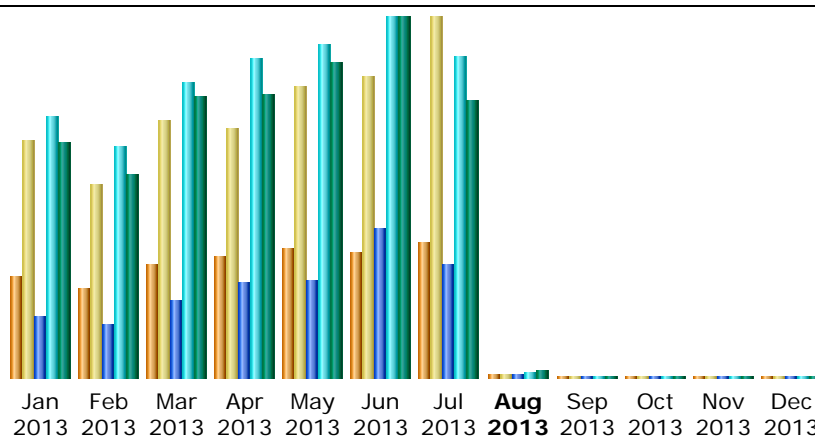

Last Update: 01 Aug 2013 - 07:00

Reported period: Jul 2013

Summary

Reported period	Month Jul 2013				
First visit	01 Jul 2013 - 00:00				
Last visit	31 Jul 2013 - 23:59				
	Unique visitors	Number of visits	Pages	Hits	Bandwidth
Viewed traffic *	60,347	161,111 (2.66 visits/visitor)	1,817,658 (11.28 Pages/Visit)	5,140,797 (31.9 Hits/Visit)	534.89 GB (3481.3 KB/Visit)
Not viewed traffic *			356,710	532,960	10.94 GB

* Not viewed traffic includes traffic generated by robots, worms, or replies with special HTTP status codes.

Monthly history